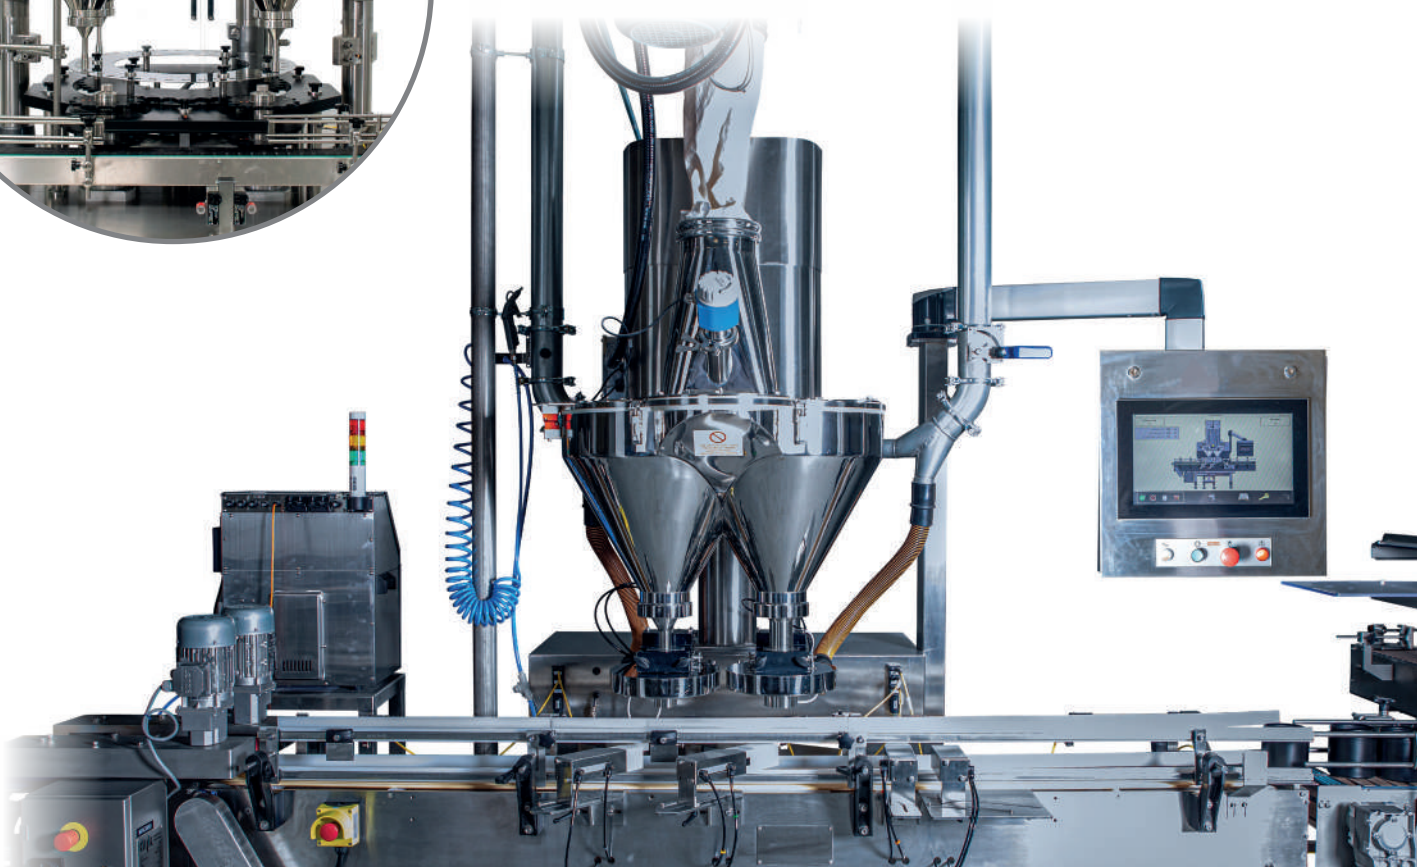

In-Line & RotorPlant

Key Features:

- Sophisticated filling solutions for demanding applications
- Simultaneous vibrating and filling for optimal efficiency
- Intermittent and continuous filling options for versatile production
- Quick-change features for easy clean down and changeover
- Customisable configurations to suit your specific needs
- Bulk Fill & Top-Up solution ideal for sports nutrition industry
- Tare weighing, gross check weighing, and trend feedback capabilities

Enhance Your Production Line Today

Transform your production process with Webb Automation's In-Line fillers and RotorPlant. From precision filling to efficient clean down, our solutions are engineered to meet the challenges of modern manufacturing and drive success in your industry.

Contact us today to learn more about how our innovative filling solutions can revolutionise your production line.

WebbAutomation

webbautomation.co.uk +44 (0) 1684 892929 sales@webbautomation.co.uk

G Webb Automation Limited, 1-3 Crucible Business Park, Woodbury Lane, Norton, WR5 2DQ