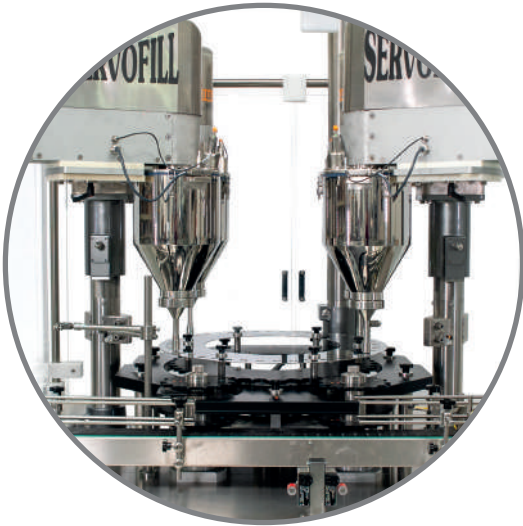

In-Line & RotorPlant

Key Features:

- Sophisticated filling solutions for demanding applications
- Simultaneous vibrating and filling for optimal efficiency
- Intermittent and continuous filling options for versatile production
- Quick-change features for easy clean down and changeover
- Customisable configurations to suit your specific needs
- Bulk Fill & Top-Up solution ideal for sports nutrition industry
- Tare weighing, gross check weighing, and trend feedback capabilities

Enhance Your Production Line Today

Transform your production process with Webb Automation's In-Line fillers and RotorPlant. From precision filling to efficient clean down, our solutions are engineered to meet the challenges of modern manufacturing and drive success in your industry.

Contact us today to learn more about how our innovative filling solutions can revolutionise your production line.

WebbAutomation

webbautomation.co.uk +44 (0) 1684 892929 sales@webbautomation.co.uk

G Webb Automation Limited, 1-3 Crucible Business Park, Woodbury Lane, Norton, WR5 2DQ